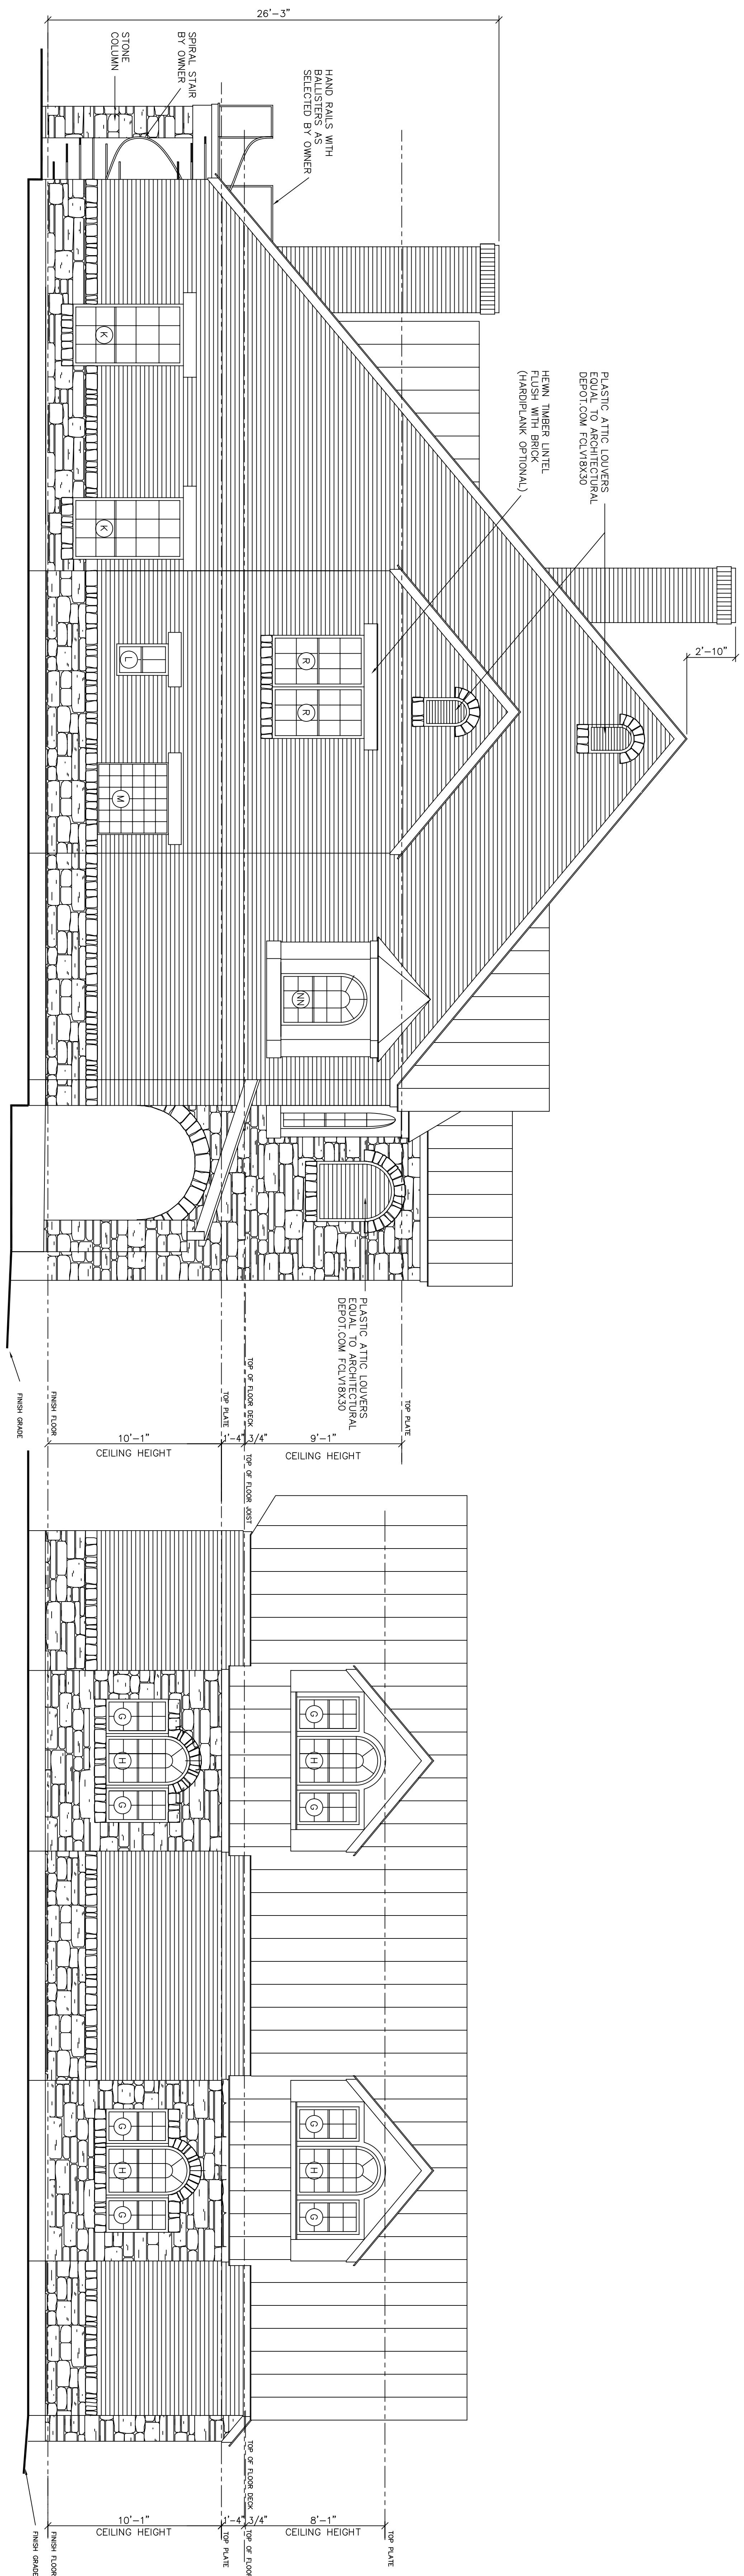

NORTHWEST ELEVATION
SCALE: 1/4" = 1'-0"

NORTHEAST ELEVATION
SCALE: 1/4" = 1'-0"

NORTH ELEVATION, GARAGE
SCALE: 1/4" = 1'-0"