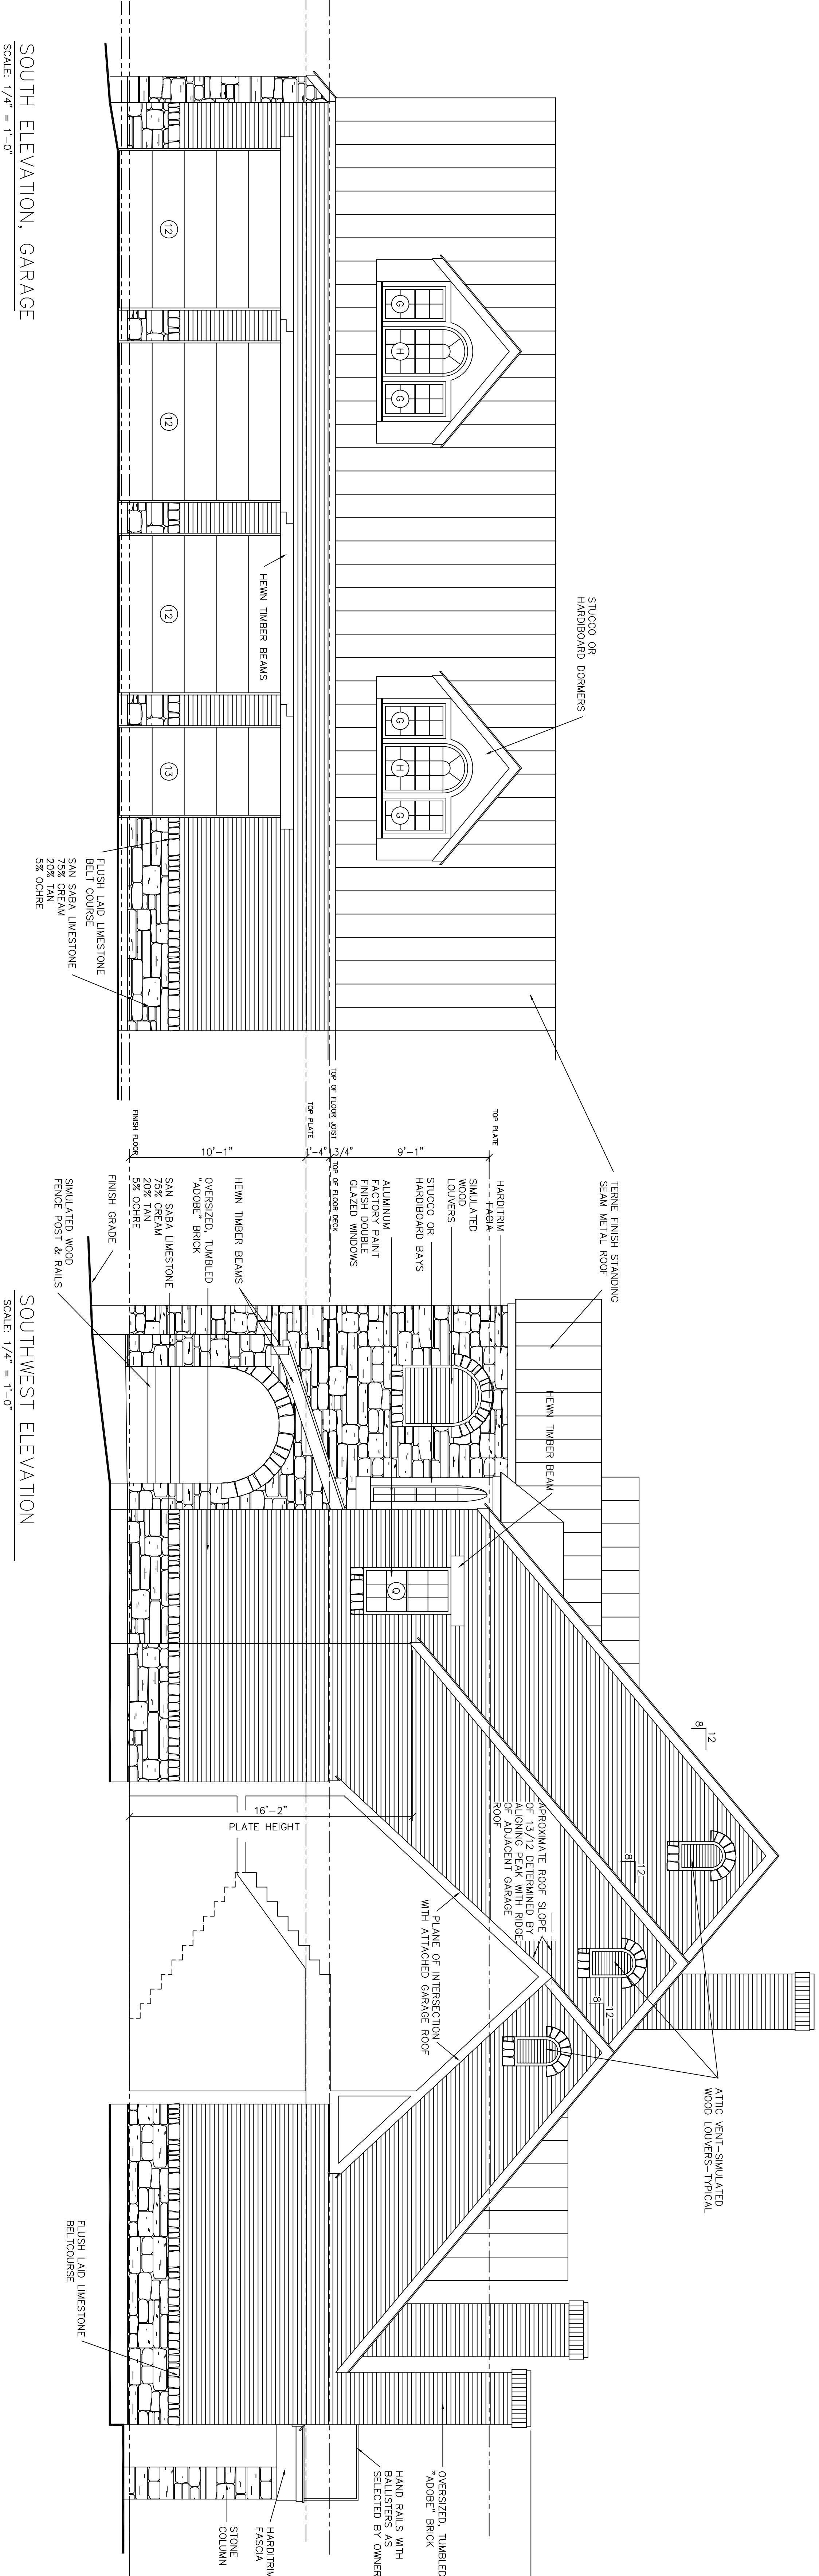

SOUTHEAST ELEVATION
SCALE: 1/4" = 1'-0"

SOUTH ELEVATION, GARAGE
SCALE: 1/4" = 1'-0"

SOUTHWEST ELEVATION
SCALE: 1/4" = 1'-0"