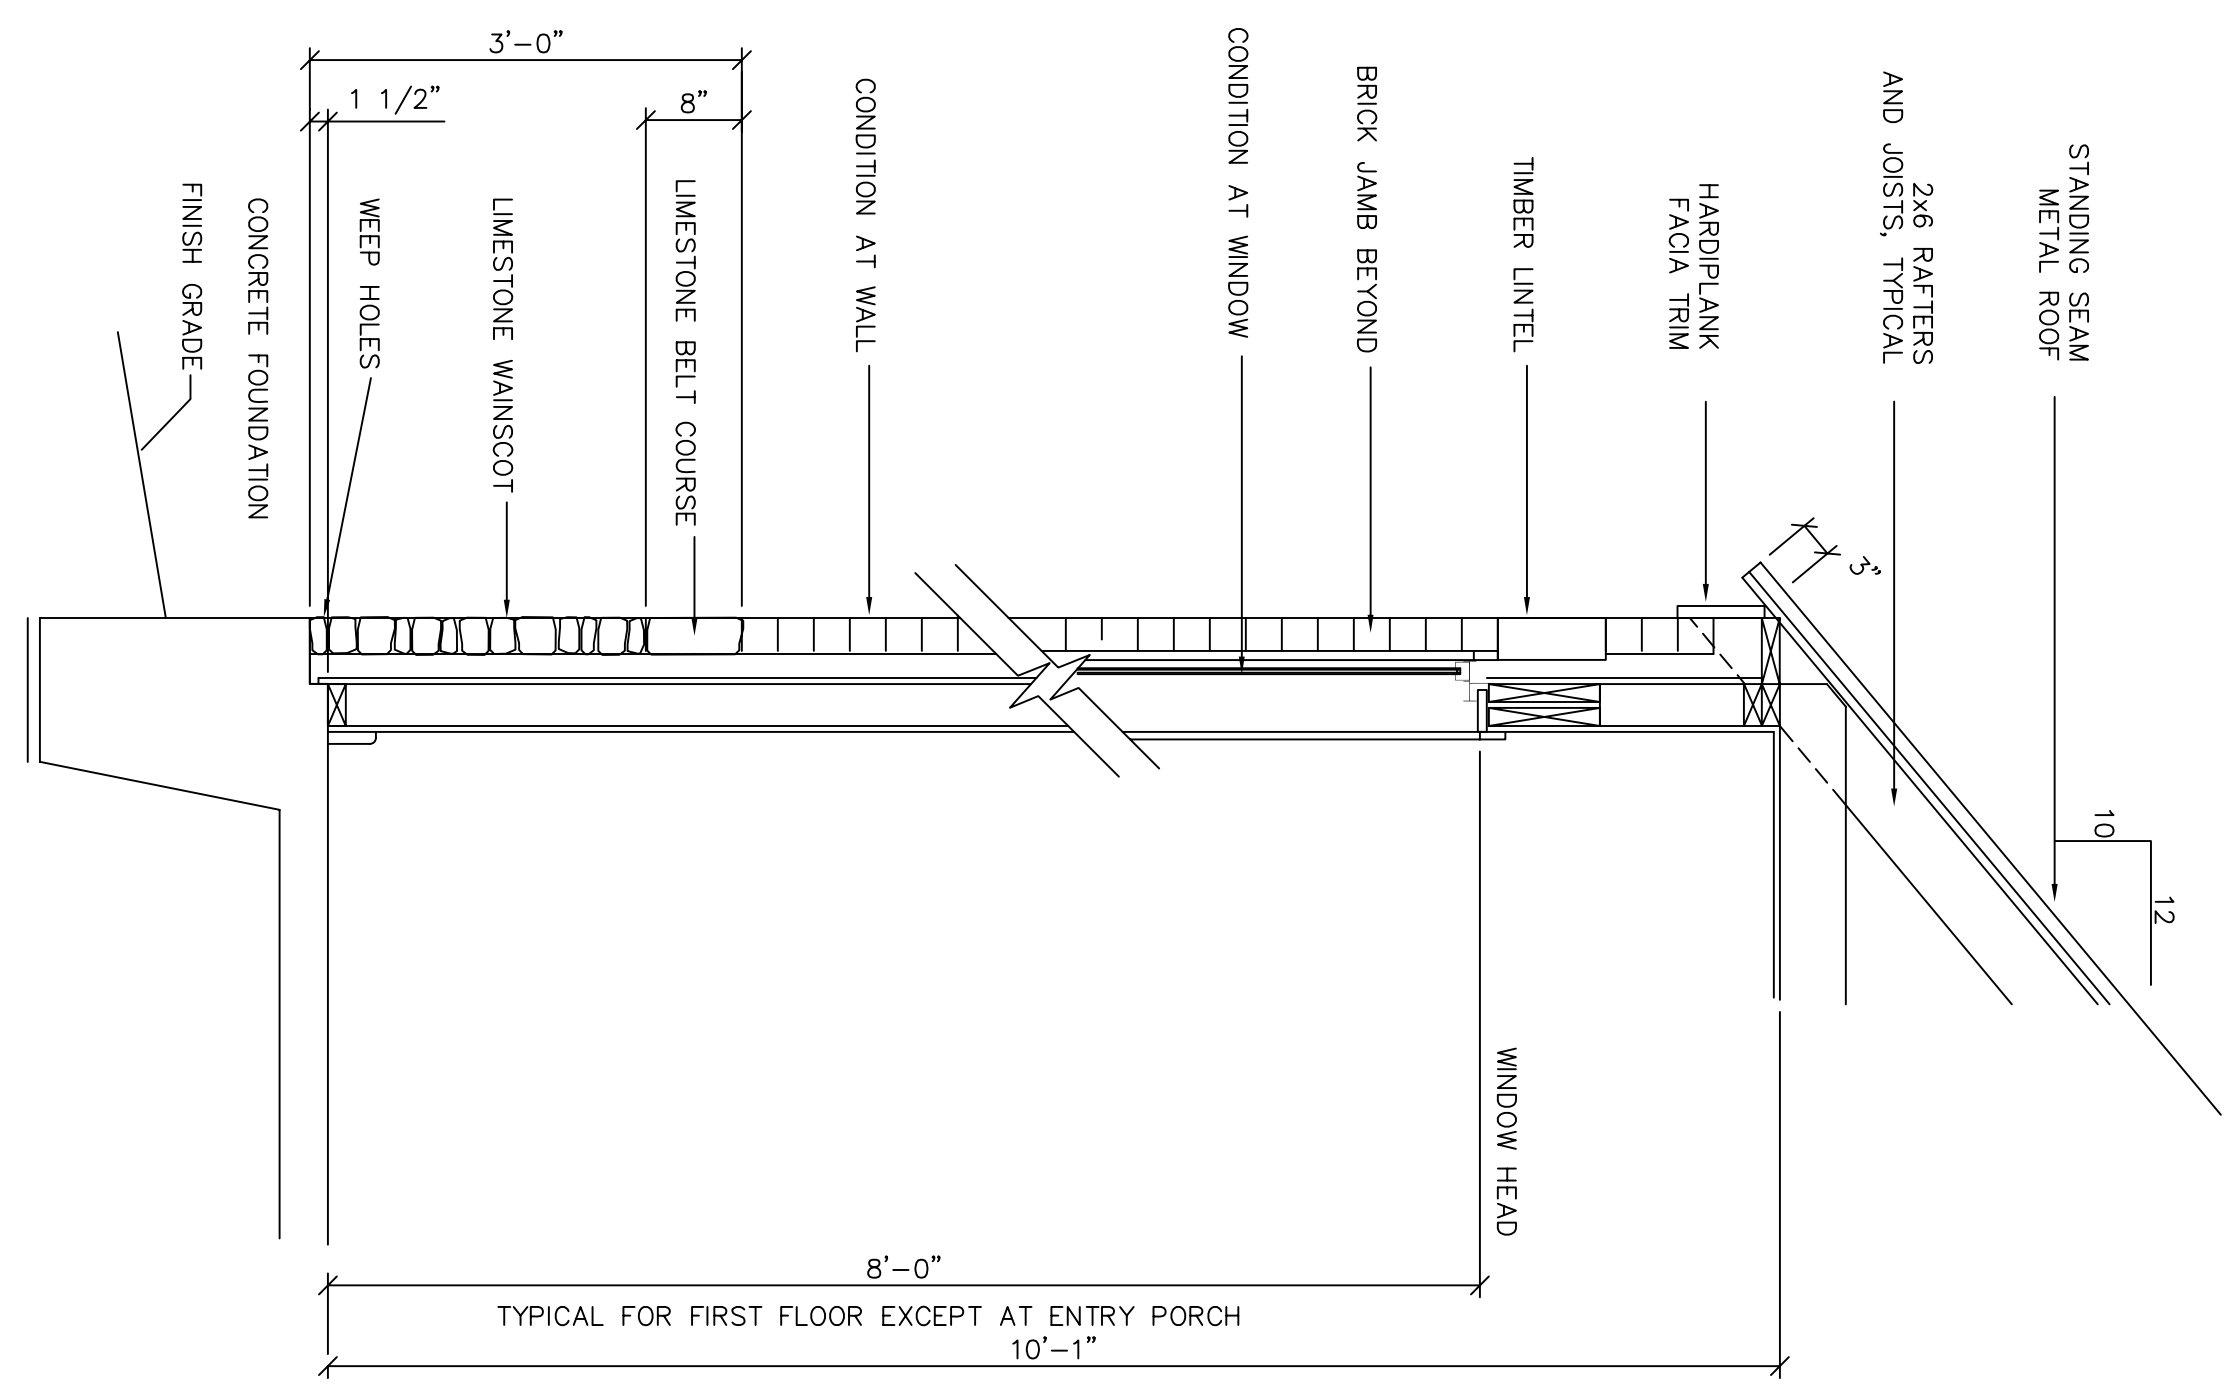

WEST ELEVATION, GARAGE
SCALE: 1/4" = 1'-0"

WALL SECTION
SCALE: 3/4" = 1'-0"

WALL SECTION
SCALE: 3/4" = 1'-0"

WALL SECTION
SCALE: 3/4" = 1'-0"

WALL SECTION
SCALE: 3/4" = 1'-0"

PRICE RESIDENCE

ABILENE, TEXAS