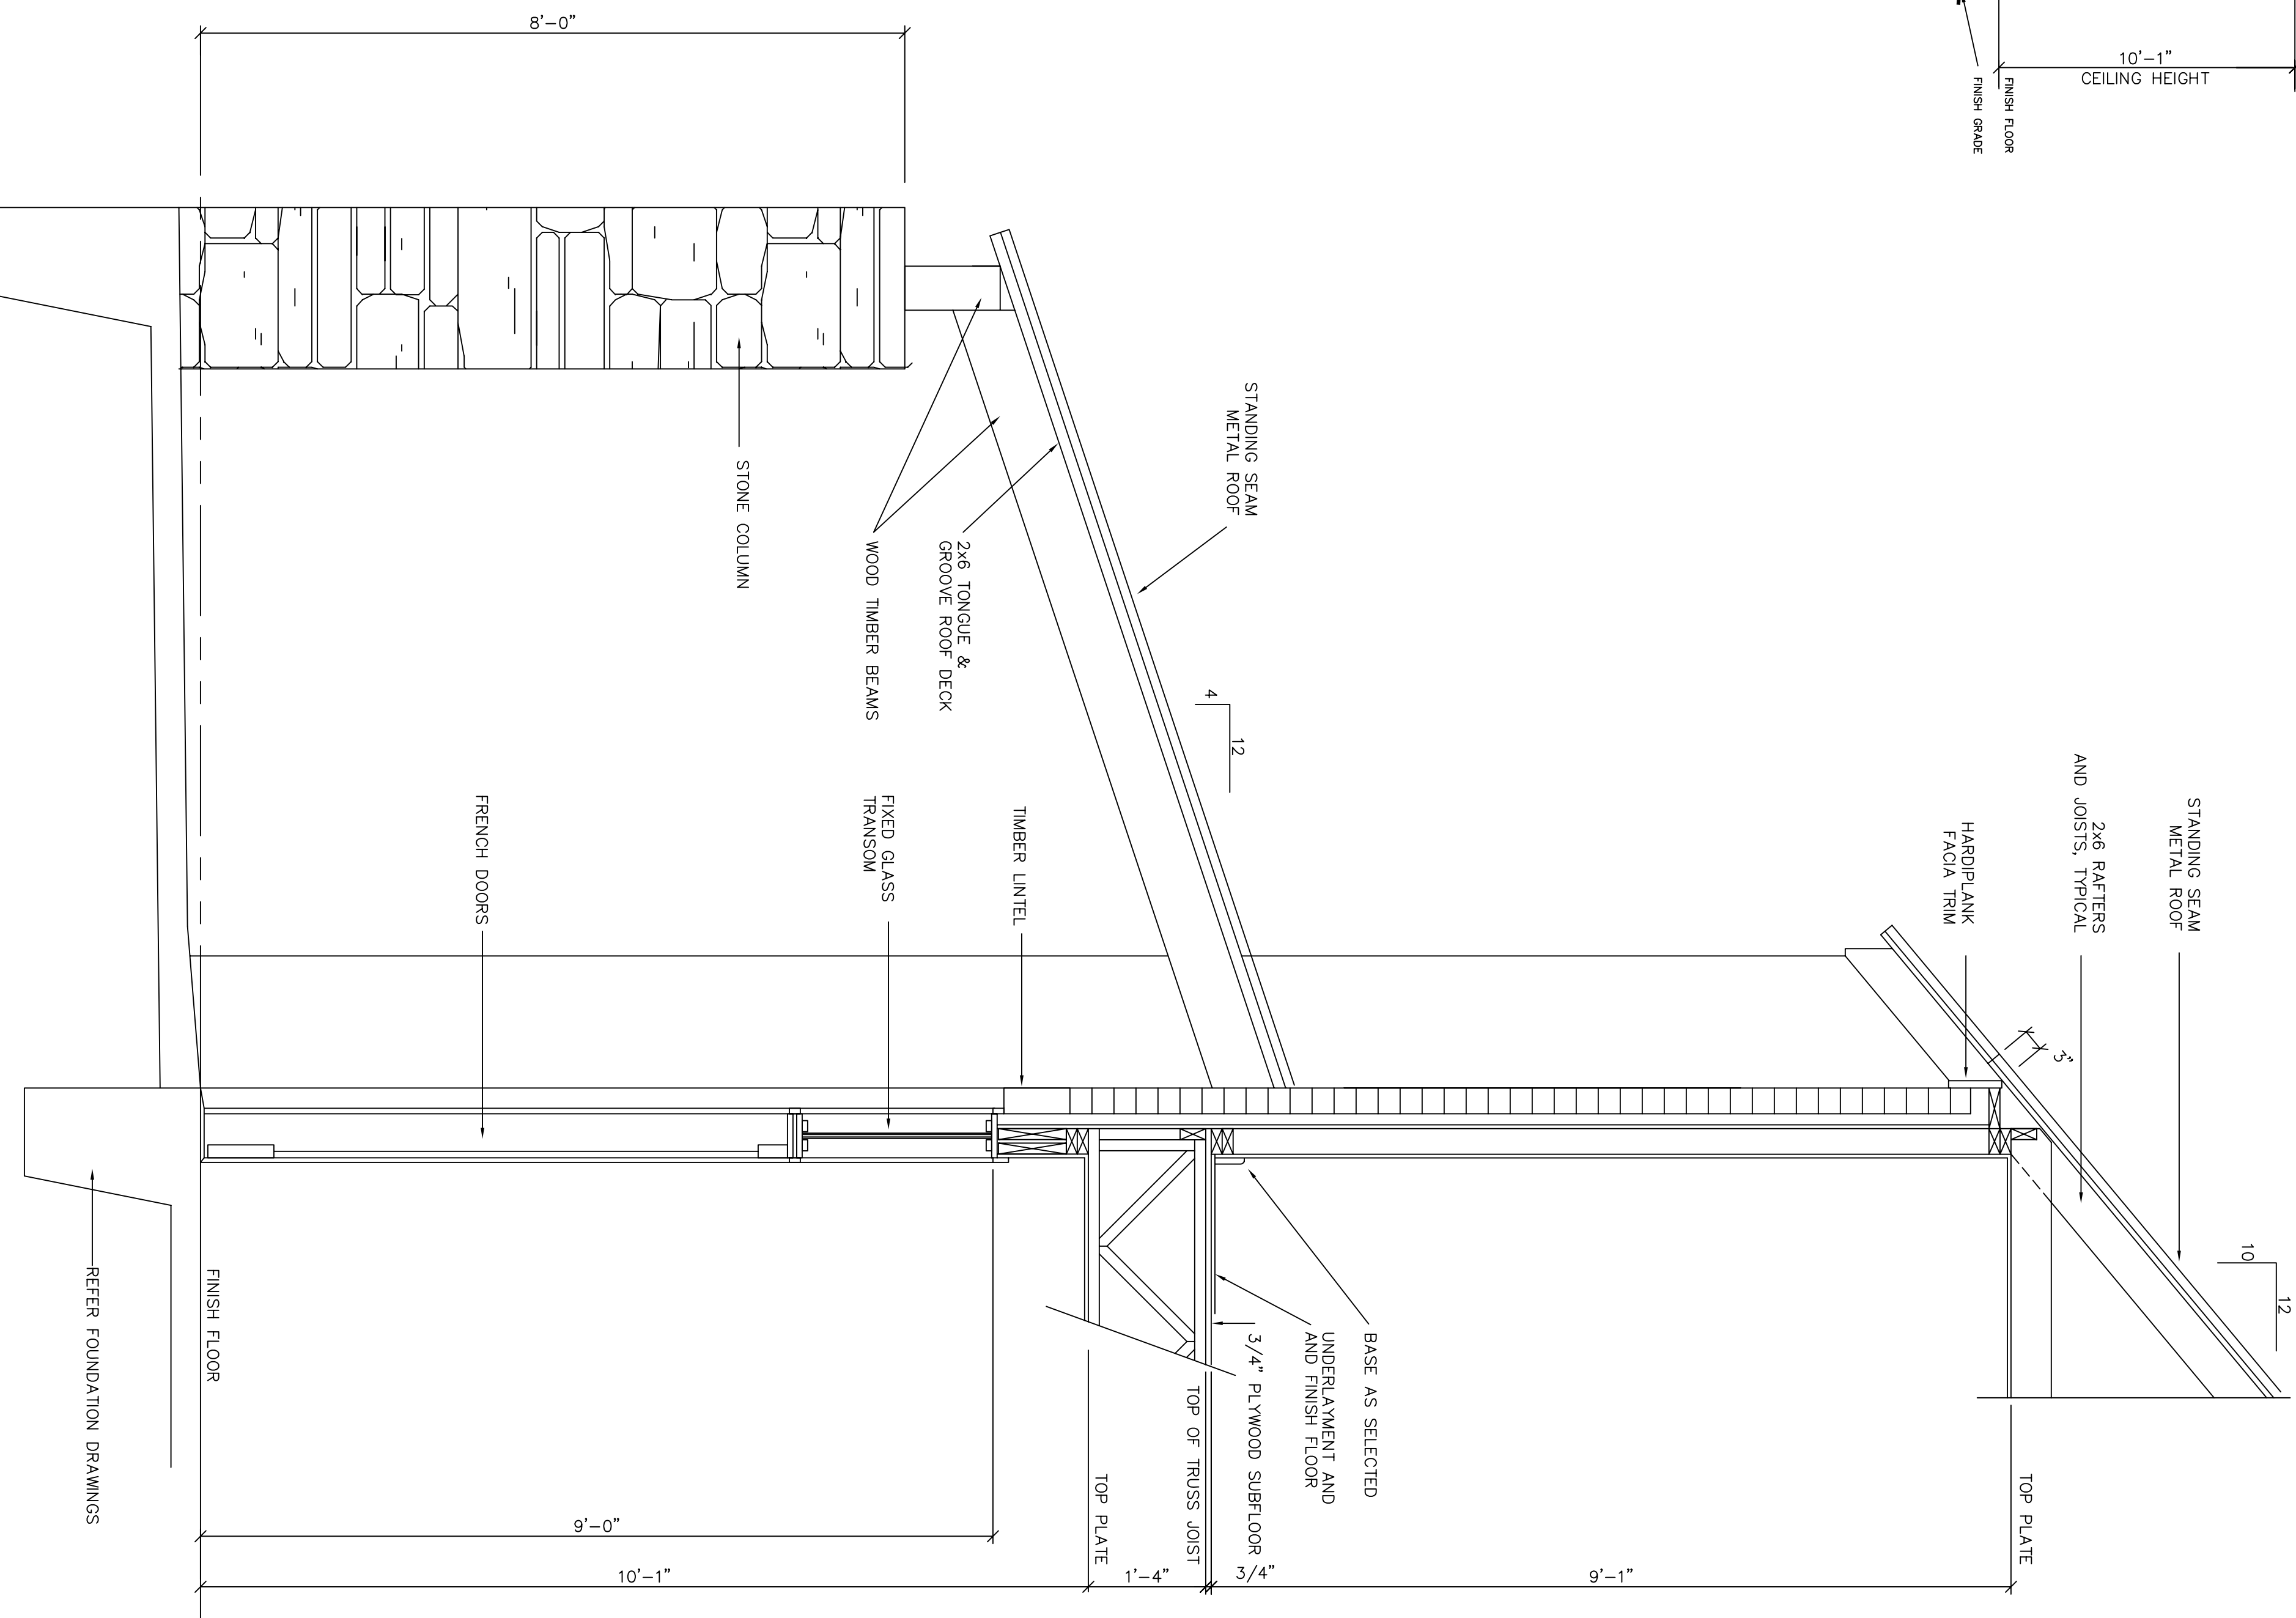

WEST ELEVATION, GARAGE
SCALE: 1/4" = 1'-0"

WALL SECTION
SCALE: 3/4" = 1'-0"

WALL SECTION
SCALE: 3/4" = 1'-0"

WALL SECTION
SCALE: 3/4" = 1'-0"

WALL SECTION
SCALE: 3/4" = 1'-0"

PRICE RESIDENCE

ABILENE, TEXAS