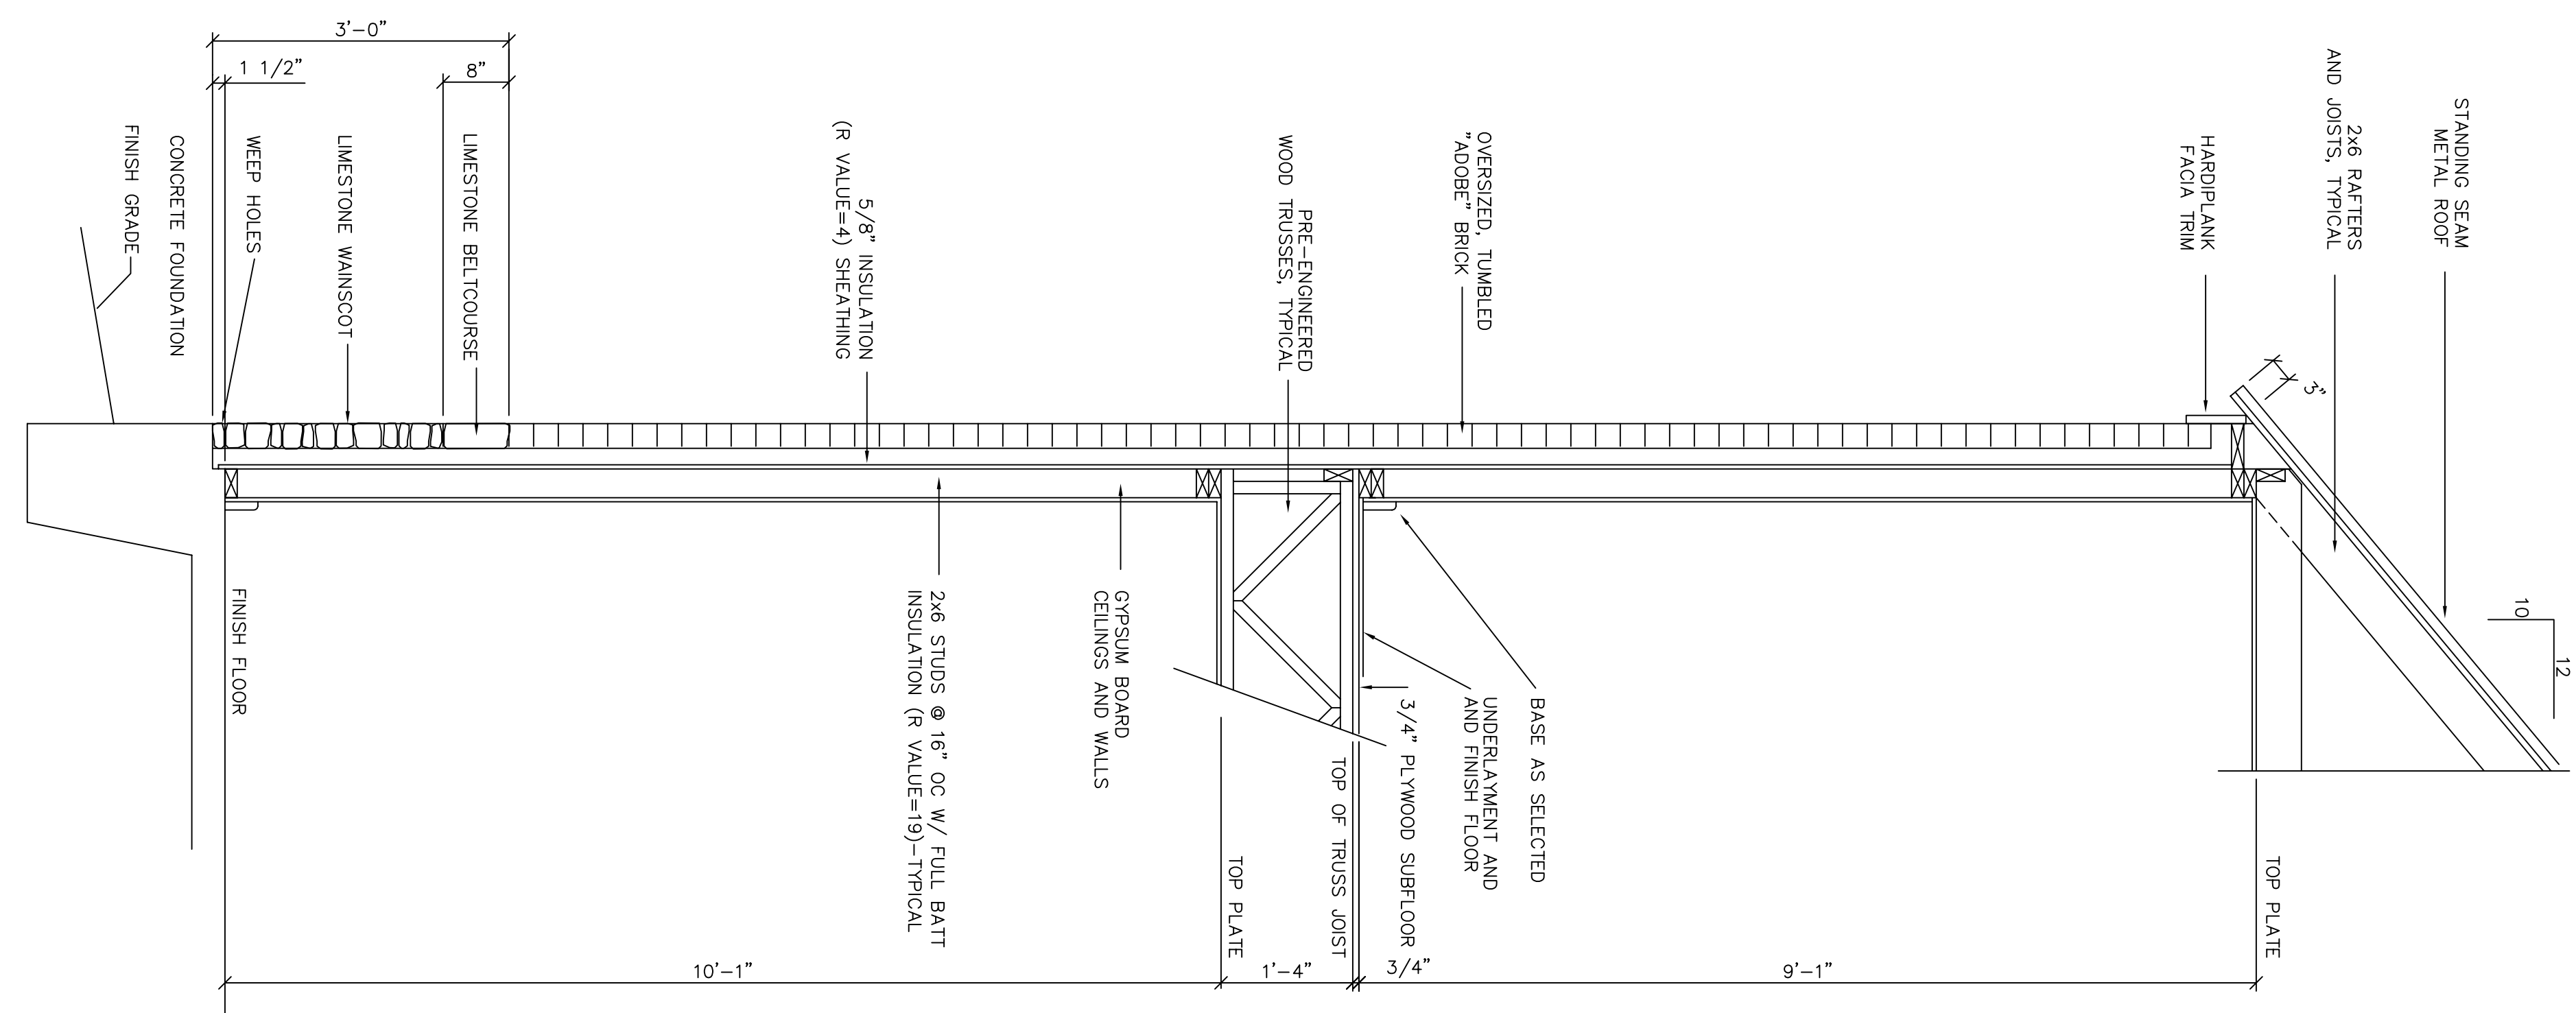

WEST ELEVATION, GARAGE
SCALE: 1/4" = 1'-0"

WALL SECTION
SCALE: 3/4" = 1'-0"

WALL SECTION
SCALE: 3/4" = 1'-0"

WALL SECTION
SCALE: 3/4" = 1'-0"

WALL SECTION
SCALE: 3/4" = 1'-0"

PRICE RESIDENCE

ABILENE, TEXAS